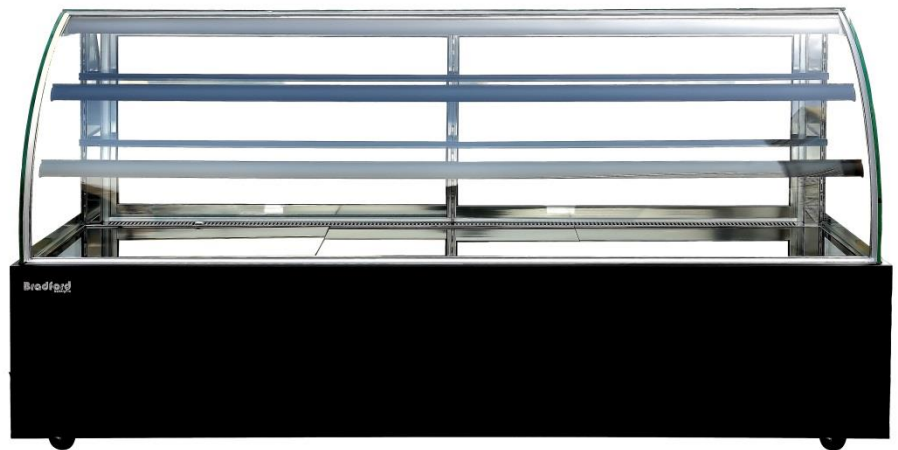

Series RX

Even
Deeper
Body

Model	L/mm	H/mm	D/mm	Volts	Watt	Light	Temp
BF120-S	1200	1240	900	220/60Hz	750	LED	Adjustable 3 – 10 C
BF150-S	1500				950		
BF180-S	1800				1050		
BF240-S	2400				1400		

The pictures shown in this catalogue can be different from real product.

Specifications of the product can be changed without prior notice, due to product upgrade or technical changes.